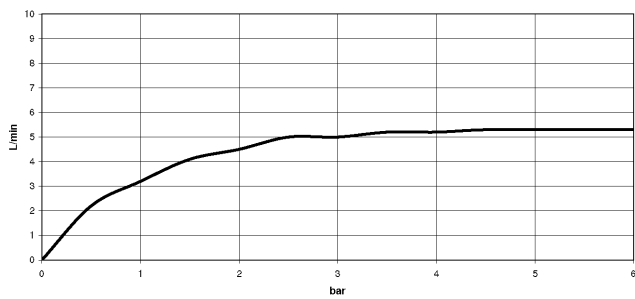

### Recommended miscellaneous

---

**Concealed wall elbow -**

- max. recess depth 163 mm
- min. recess depth 90 mm

35 085 970 90

**SYMETRICS Wall-mounted basin spout without pop-up waste - Brushed Durabronz (23kt Gold)**

13 800 740  
mm [inches]

Flow rate chart

Trajectory diagram

**SYMETRICS Wall-mounted basin spout without pop-up waste - Brushed  
Durabronz (23kt Gold)**

13 800 740

**Spare parts list**

No.	Item Number	Name	Quantity used	Delivery time
1	90 24 03 108 00 90	nipple set	1	2
2	90 31 11 004 00 90	pin	1	2
3	90 29 03 067 00 90	aerator	1	2