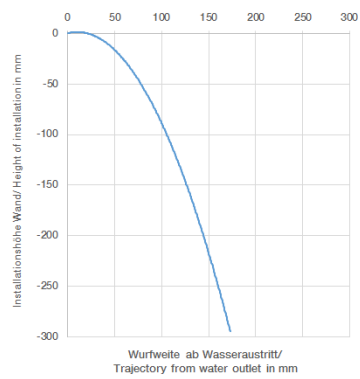

## SYMETRICS Wall-mounted basin spout without pop-up waste - Brushed Durabronz (23kt Gold)

---

13 800 740

- 125mm projection
- fixed spout
- rectangular, air-enriched flow
- hole diameter 37 mm
- 1/2" connection
- plug-link mounting
- max. flow 5 l/min
- lead-free

### Recommended miscellaneous

---

**Concealed wall elbow -**

- max. recess depth 163 mm
- min. recess depth 90 mm

35 085 970 90

**SYMETRICS Wall-mounted basin spout without pop-up waste - Brushed Durabronz (23kt Gold)**

13 800 740  
mm [inches]

Flow rate chart

Trajectory diagram

**SYMETRICS Wall-mounted basin spout without pop-up waste - Brushed  
Durabronz (23kt Gold)**

13 800 740

**Spare parts list**

No.	Item Number	Name	Quantity used	Delivery time
1	90 24 03 108 00 90	nipple set	1	2
2	90 31 11 004 00 90	pin	1	2
3	90 29 03 067 00 90	aerator	1	2