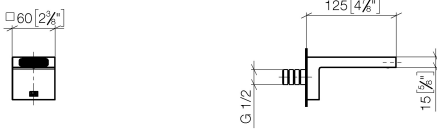

## SYMETRICS Wall-mounted basin spout without pop-up waste - Brushed Durabronz (23kt Gold)

---

13 800 740

- 125mm projection
- fixed spout
- rectangular, air-enriched flow
- hole diameter 37 mm
- 1/2" connection
- plug-link mounting
- max. flow 5 l/min
- lead-free

The mounting height from the top edge of the basin to the centre of the connection should be at least 125 mm. The front edge of the spout should be at least 20 mm in front of the back edge of the sink.

### Recommended miscellaneous

---

**Concealed wall elbow -**

- max. recess depth 163 mm
- min. recess depth 90 mm

35 085 970 90

**SYMETRICS Wall-mounted basin spout without pop-up waste - Brushed Durabronz (23kt Gold)**

13 800 740  
mm [inches]

Flow rate chart

Trajectory diagram

**SYMETRICS Wall-mounted basin spout without pop-up waste - Brushed  
Durabronz (23kt Gold)**

13 800 740

**Spare parts list**

No.	Item Number	Name	Quantity used	Delivery time
1	90 24 03 108 00 90	nipple set	1	2
2	90 31 11 004 00 90	pin	1	2
3	90 29 03 067 00 90	aerator	1	2