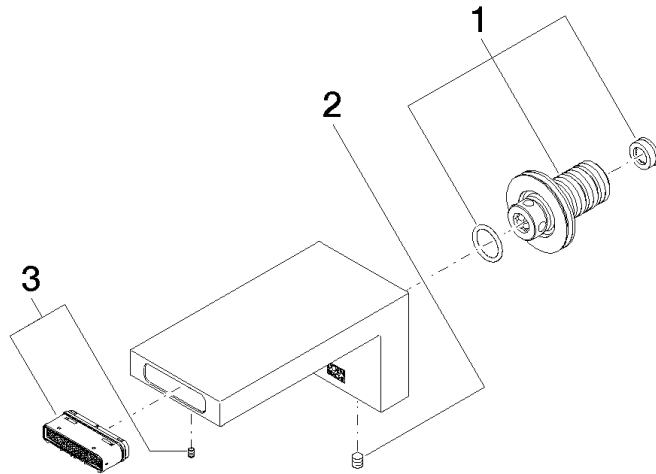

The mounting height from the top edge of the basin to the centre of the connection should be at least 125 mm. The front edge of the spout should be at least 20 mm in front of the back edge of the sink.

### Recommended miscellaneous

---

**Concealed wall elbow -**

- max. recess depth 163 mm
- min. recess depth 90 mm

35 085 970 90

**SYMETRICS Wall-mounted basin spout without pop-up waste - Brushed Durabronz (23kt Gold)**

13 800 740  
mm [inches]

Flow rate chart

Trajectory diagram

**SYMETRICS Wall-mounted basin spout without pop-up waste - Brushed  
Durabronz (23kt Gold)**

13 800 740

**Spare parts list**

No.	Item Number	Name	Quantity used	Delivery time
1	90 24 03 108 00 90	nipple set	1	2
2	90 31 11 004 00 90	pin	1	2
3	90 29 03 067 00 90	aerator	1	2